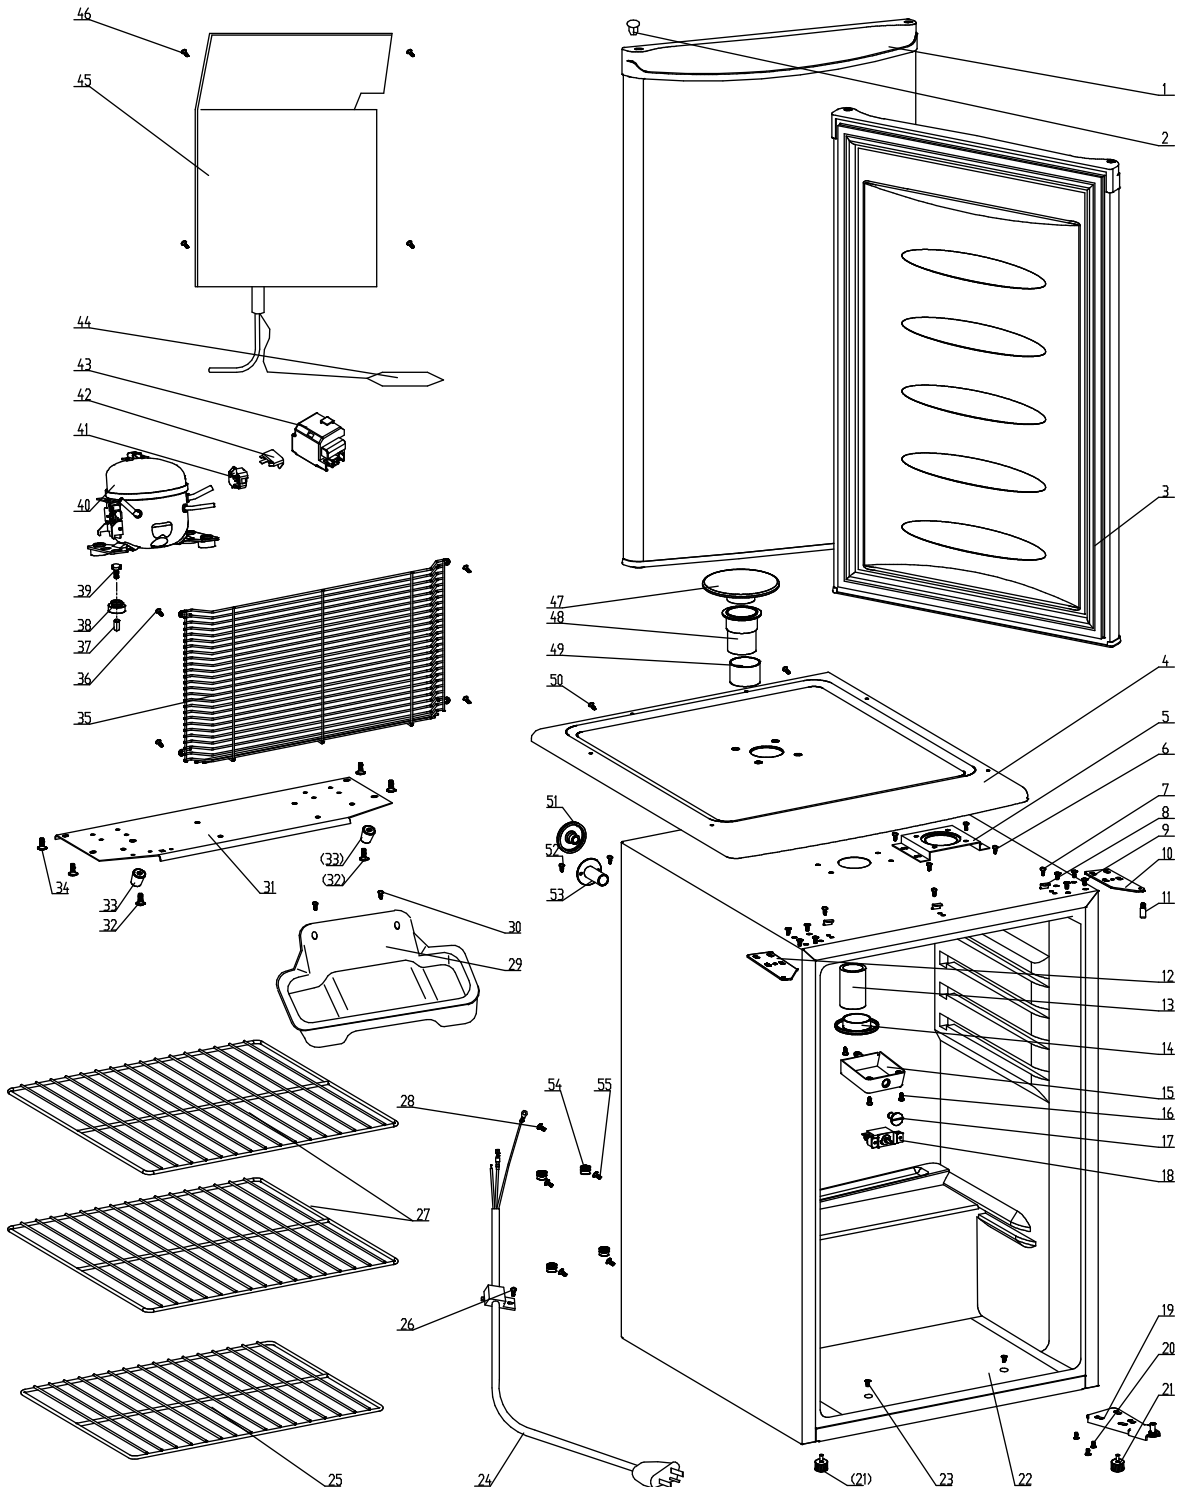

Parts Breakdown

Model BC-CN-0152 46500

Parts Breakdown

Model BC-CN-0152 46500

Parts Breakdown

Model BC-CN-0152 46500

Item No.	Description	Position	Item No.	Description	Position	Item No.	Description	Position
AG054	Door Assembly for 46500	1	AG080	Big Steel Wire Shelf for 46500	27	AG106	CO2 Hose Bushing for 46500	53
AG055	Hinge Plug for 46500	2	AG081	Grounding Screw for 46500	28	AG107	CO2 Cylinder Gasket for 46500	54
AG056	Door Gasket for 46500	3	AG082	Drip Tray Assembly for 46500	29	AG108	CO2 Cylinder Bracket Screw for 46500	55
AG057	Worktop for 46500	4	AG083	Drip Tray Screw for 46500	30	AG109	Left Worktop Rail for 46500	56
AG058	Fixing Plate for 46500	5	AG084	Compressor Support for 46500	31	AG110	Right Worktop Rail for 46500	57
AG059	Fixing Plate Screw for 46500	6	AG085	Foot Screw for 46500	32	AG111	Worktop Rail Screw for 46500	58
AG060	Hook Screw for 46500	7	AG086	Foot for 46500	33	AG112	CO2 Cylinder Bracket for 46500	59
AG061	Worktop Screw for 46500	8	AG087	Compressor Support Screw for 46500	34	AG113	Slide-Proof Pad for 46500	60
AG062	Upper Hinge Screw Assembly for 46500	9	AG088	Compressor Protector Cover for 46500	35	AG114	Beer Tray for 46500	61
AG063	Right Upper Hinge for 46500	10	AG089	Compressor Cover Screw for 46500	36	AG115	Beer Tray Shelf for 46500	62
AG064	Upper Door Spindle for 46500	11	AG090	Compressor Bushing for 46500	37	AG116	3" Tower Set (Single Outlet) for 46500	63
AG065	Left Upper Hinge for 46500	12	AG091	Compressor Rubber Washer for 46500	38	AG117	Plastic Handle for 46500	64
AG066	Beer Sleeve for 46500	13	AG092	Compressor Screw for 46500	39	AG118	Beer Tower Washer for 46500	65
AG067	Beer Dispenser Outer Collar C for 46500	14	AG093	Compressor for 46500	40	AG119	Beer Tower Fixed Screw for 46500	66
AG068	Thermostat Box for 46500	15	AG094	PTC Starter for 46500	41	AG120	Clamp for 46500	67
AG069	Thermostat Box Screw for 46500	16	AG095	Overload Protector for 46500	42	AG121	Gas Line for 46500	68
AG070	Thermostat Knob for 46500	17	AG096	PTC Cover for 46500	43	AG122	D-Keg Coupler for 46500	69
AG071	Thermostat for 46500	18	AG097	Filter for 46500	44	AG123	Spanner for 46500	70
AG072	Bottom Hinge Assembly for 46500	19	AG098	Evaporator for 46500	45	AG124	Spare Parts for 46500	71
AG073	Bottom Hinge Screw Assembly for 46500	20	AG099	Evaporator Screw for 46500	46	AG125	2.5 LBS CO2 Cylinder + Valve for 46500	72
AG074	Adjustable Foot for 46500	21	AG100	Beer Cover (Silk Printing) for 46500	47	AG126	CO2 Regulator (Single) for 46500	73
AG075	Beer Tank Support Rack for 46500	22	AG101	Beer Dispenser Outer Collar A for 46500	48	AG127	Castors (with Skid) for 46500	74
AG076	Beer Tank Support Rack Screw for 46500	23	AG102	Beer Dispenser Outer Collar for 46500	49	AG128	Castors Screw for 46500	75
AG077	Power Supply Cord Assembly for 46500	24	AG103	Worktop Screw for 46500	50	AG129	Castors Backing Plate for 46500	76
AG078	Small Steel Wire Shelf for 46500	25	AG104	Sleeve Plug for 46500	51	AG130	Castors for 46500	77
AG079	Wire Clamp Screw for 46500	26	AG105	CO2 Hose Bushing Screw for 46500	52			