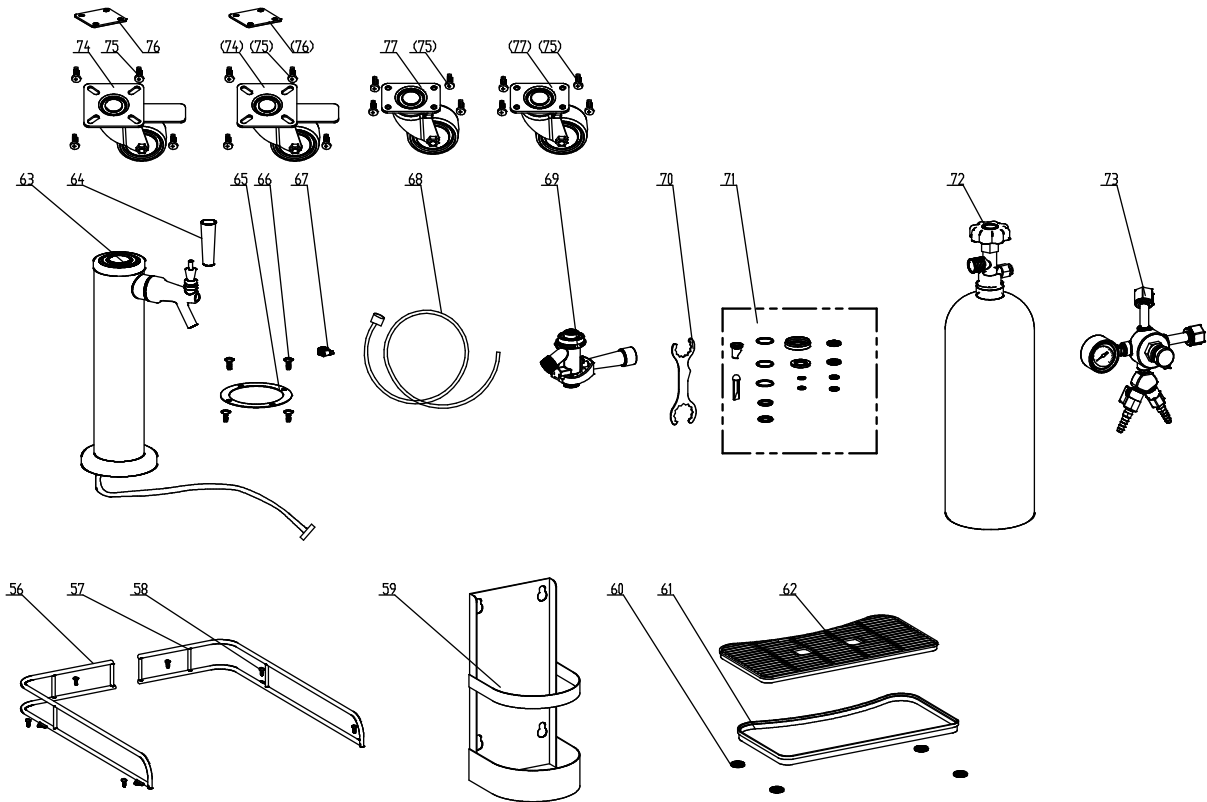

Parts Breakdown

Model BC-CN-0152 46500

Parts Breakdown

Model BC-CN-0152 46500

Parts Breakdown

Model BC-CN-0152 46500

Item No.	Description	Position	Item No.	Description	Position	Item No.	Description	Position
AG054	Door Assembly for 46500	1	AG080	Big Steel Wire Shelf for 46500	27	AG106	CO2 Hose Bushing for 46500	53
AG055	Hinge Plug for 46500	2	AG081	Grounding Screw for 46500	28	AG107	CO2 Cylinder Gasket for 46500	54
AG056	Door Gasket for 46500	3	AG082	Drip Tray Assembly for 46500	29	AG108	CO2 Cylinder Bracket Screw for 46500	55
AG057	Worktop for 46500	4	AG083	Drip Tray Screw for 46500	30	AG109	Left Worktop Rail for 46500	56
AG058	Fixing Plate for 46500	5	AG084	Compressor Support for 46500	31	AG110	Right Worktop Rail for 46500	57
AG059	Fixing Plate Screw for 46500	6	AG085	Foot Screw for 46500	32	AG111	Worktop Rail Screw for 46500	58
AG060	Hook Screw for 46500	7	AG086	Foot for 46500	33	AG112	CO2 Cylinder Bracket for 46500	59
AG061	Worktop Screw for 46500	8	AG087	Compressor Support Screw for 46500	34	AG113	Slide-Proof Pad for 46500	60
AG062	Upper Hinge Screw Assembly for 46500	9	AG088	Compressor Protector Cover for 46500	35	AG114	Beer Tray for 46500	61
AG063	Right Upper Hinge for 46500	10	AG089	Compressor Cover Screw for 46500	36	AG115	Beer Tray Shelf for 46500	62
AG064	Upper Door Spindle for 46500	11	AG090	Compressor Bushing for 46500	37	AG116	3" Tower Set (Single Outlet) for 46500	63
AG065	Left Upper Hinge for 46500	12	AG091	Compressor Rubber Washer for 46500	38	AG117	Plastic Handle for 46500	64
AG066	Beer Sleeve for 46500	13	AG092	Compressor Screw for 46500	39	AG118	Beer Tower Washer for 46500	65
AG067	Beer Dispenser Outer Collar C for 46500	14	AG093	Compressor for 46500	40	AG119	Beer Tower Fixed Screw for 46500	66
AG068	Thermostat Box for 46500	15	AG094	PTC Starter for 46500	41	AG120	Clamp for 46500	67
AG069	Thermostat Box Screw for 46500	16	AG095	Overload Protector for 46500	42	AG121	Gas Line for 46500	68
AG070	Thermostat Knob for 46500	17	AG096	PTC Cover for 46500	43	AG122	D-Keg Coupler for 46500	69
AG071	Thermostat for 46500	18	AG097	Filter for 46500	44	AG123	Spanner for 46500	70
AG072	Bottom Hinge Assembly for 46500	19	AG098	Evaporator for 46500	45	AG124	Spare Parts for 46500	71
AG073	Bottom Hinge Screw Assembly for 46500	20	AG099	Evaporator Screw for 46500	46	AG125	2.5 LBS CO2 Cylinder + Valve for 46500	72
AG074	Adjustable Foot for 46500	21	AG100	Beer Cover (Silk Printing) for 46500	47	AG126	CO2 Regulator (Single) for 46500	73
AG075	Beer Tank Support Rack for 46500	22	AG101	Beer Dispenser Outer Collar A for 46500	48	AG127	Castors (with Skid) for 46500	74
AG076	Beer Tank Support Rack Screw for 46500	23	AG102	Beer Dispenser Outer Collar for 46500	49	AG128	Castors Screw for 46500	75
AG077	Power Supply Cord Assembly for 46500	24	AG103	Worktop Screw for 46500	50	AG129	Castors Backing Plate for 46500	76
AG078	Small Steel Wire Shelf for 46500	25	AG104	Sleeve Plug for 46500	51	AG130	Castors for 46500	77
AG079	Wire Clamp Screw for 46500	26	AG105	CO2 Hose Bushing Screw for 46500	52			